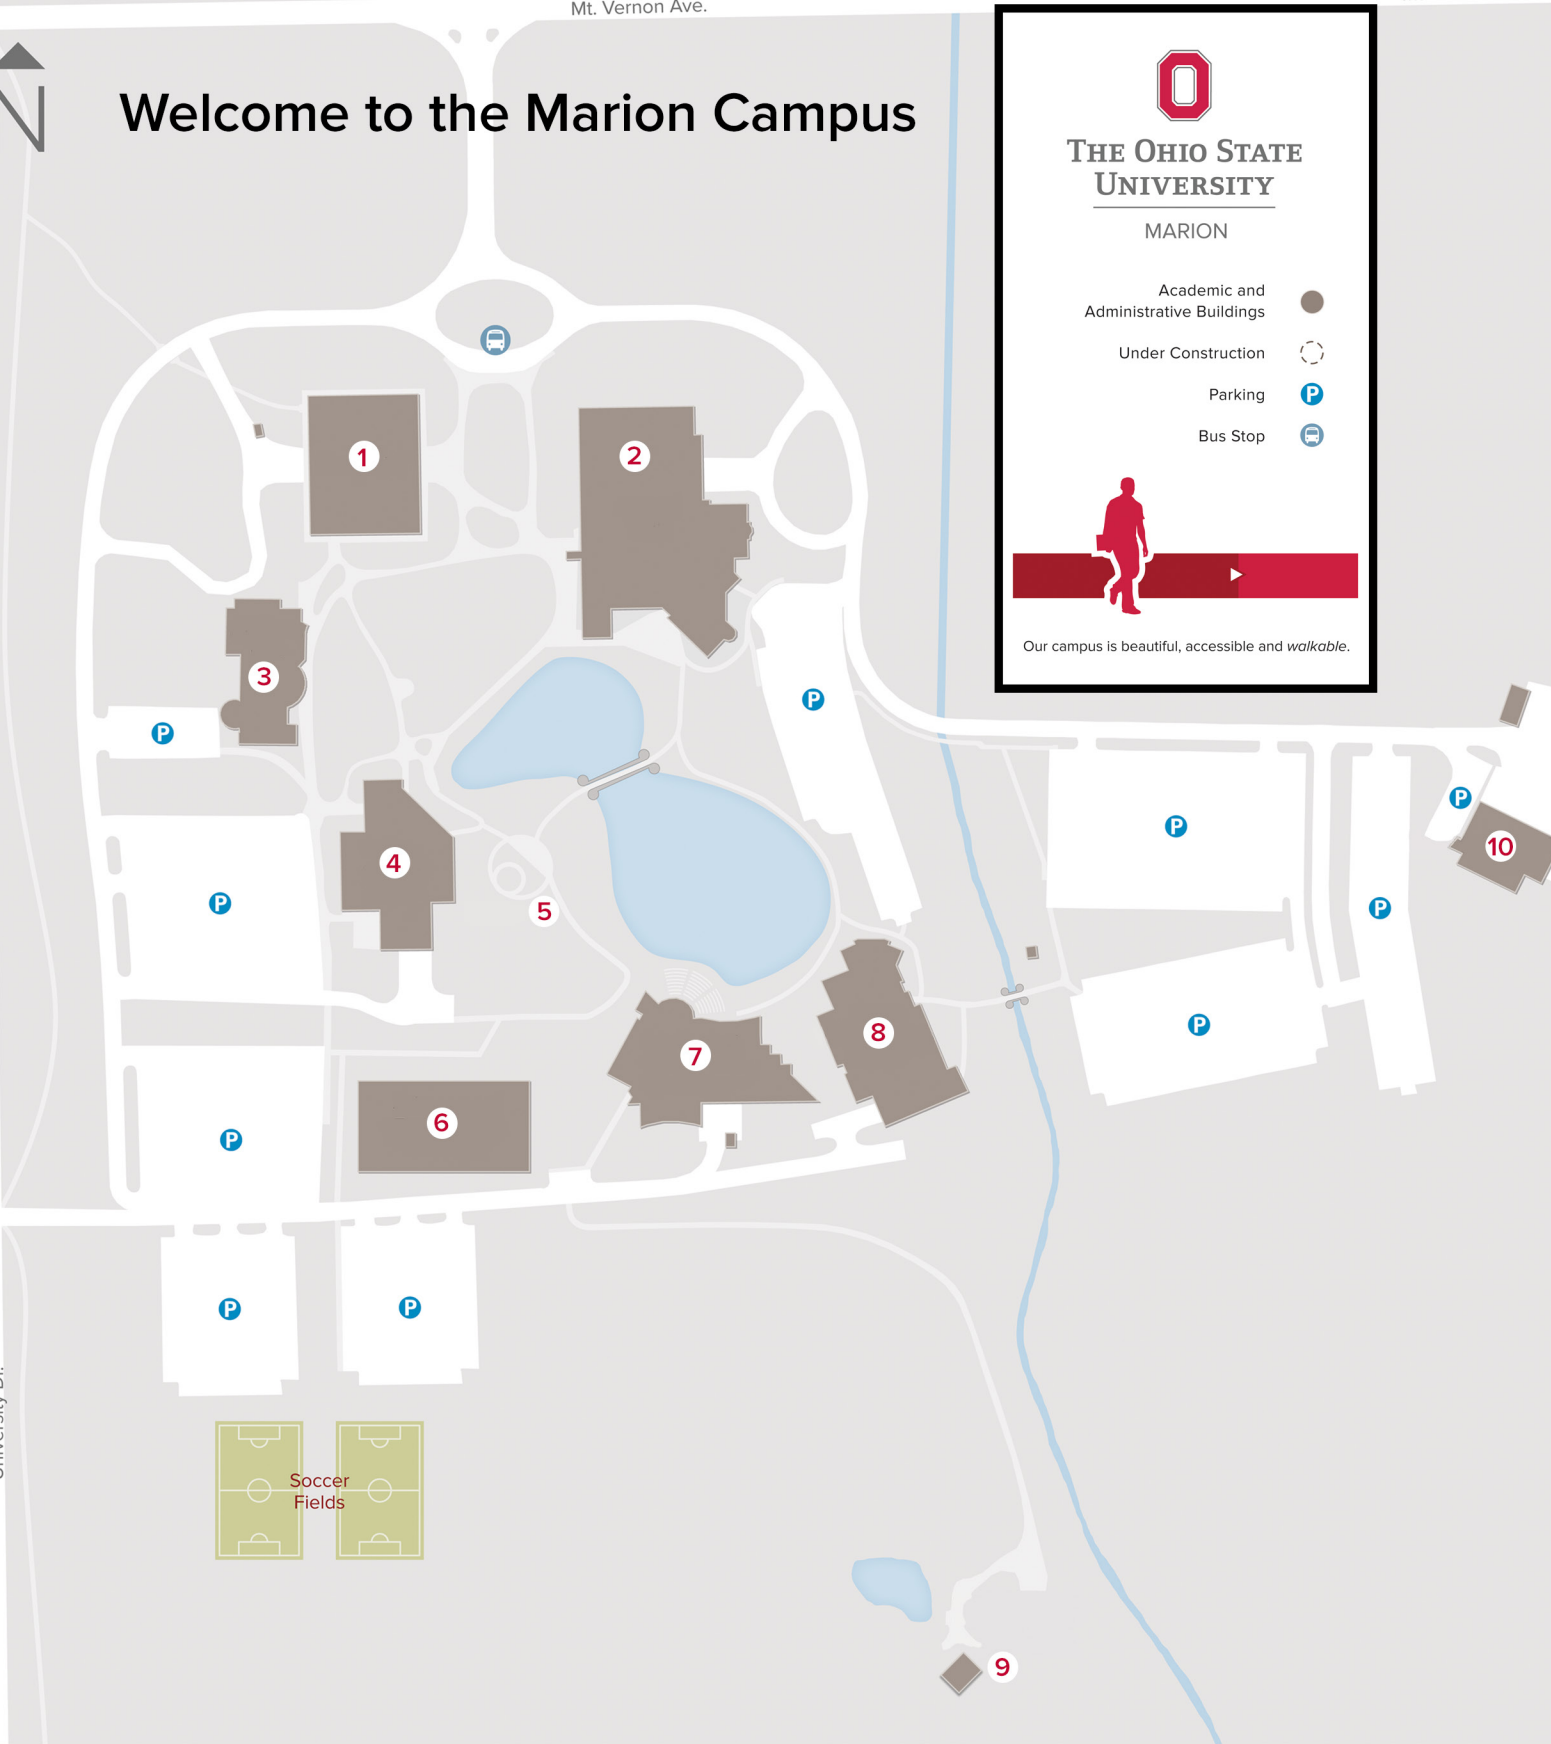

Welcome to the Marion Campus

THE OHIO STATE UNIVERSITY
MARION

- Academic and Administrative Buildings
- Under Construction
- Parking
- Bus Stop

Our campus is beautiful, accessible and walkable.

University Dr.

University Dr.

LEGEND

- 1, Morrill Hall
- 2, Bryson Hall
- 3, Maynard Hall
- 4, Alber Student Center
- 5, Bell Tower
- 6, Science & Engineering Building
- 7, Library Classroom Building
- 8, Health Technologies Building
- 9, Yoder Prairie Nature Learning Lab
- 10, Maintenance Receiving Building